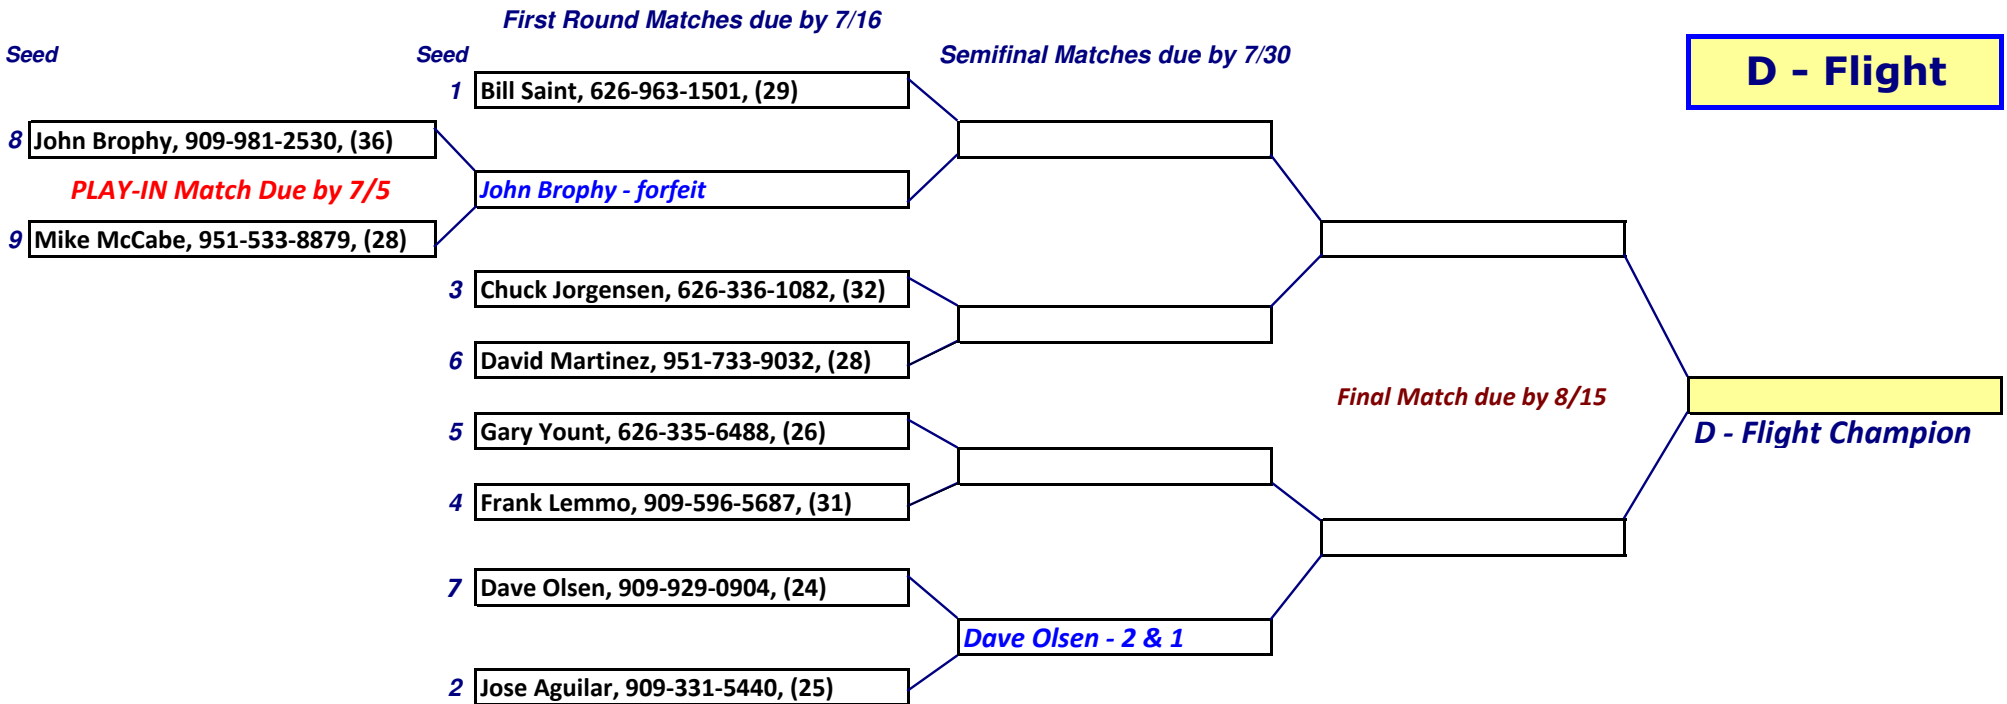

**B - Flight**

*Final Match due by 8/15*

**B - Flight Champion**

(15) = Player's Marshall Canyon Course Handicap, Blue Tees, current as of 7/1/2017

**2017 President's Cup Match Play**

**C - Flight**

Seed

Seed

(15) = Player's Marshall Canyon Course Handicap, Blue Tees, current as of 7/1/2017