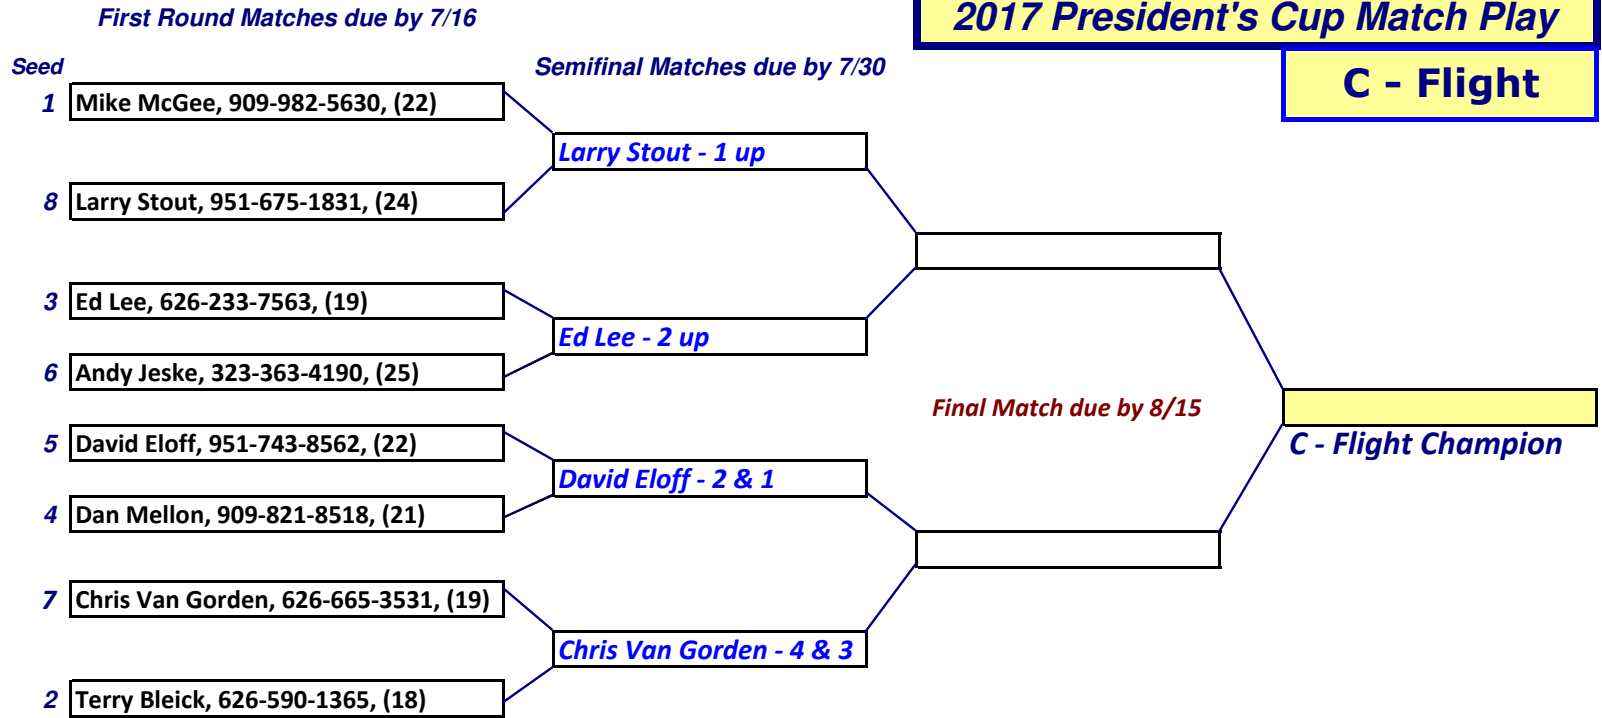

**B - Flight**

*Final Match due by 8/15*

**B - Flight Champion**

(15) = Player's Marshall Canyon Course Handicap, Blue Tees, current as of 7/1/2017

**2017 President's Cup Match Play**

**C - Flight**

Seed

Seed

(15) = Player's Marshall Canyon Course Handicap, Blue Tees, current as of 7/1/2017