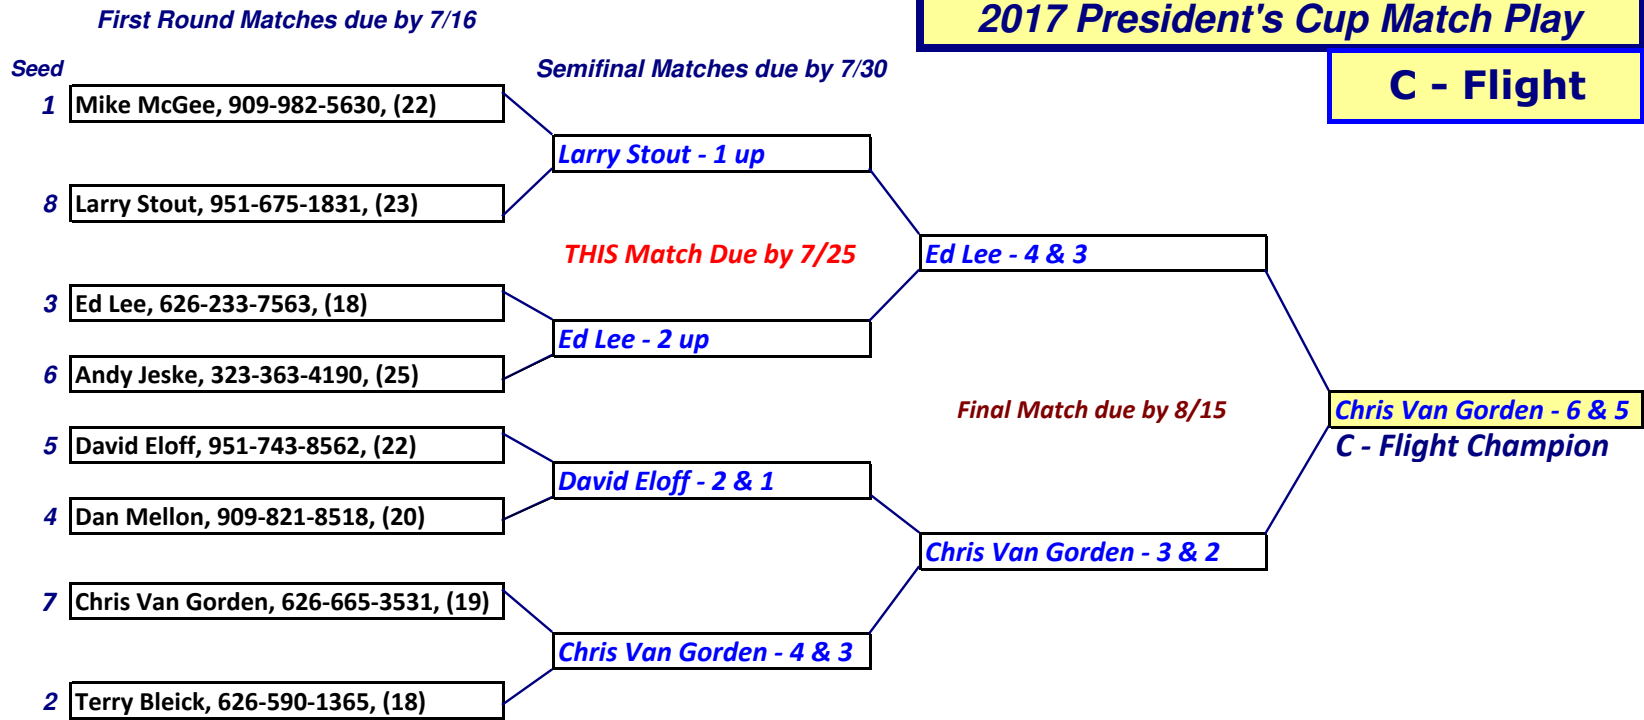

Don Ramey - 20 holes

Ryan Yount - 5 & 4

Dave McLaughlin - 3 & 2

Joe Jimenez - 2 & 1

Ryan Yount - 3 & 1

Dave McLaughlin - 19 holes

Final Match due by 8/17

B - Flight

Dave McLaughlin - 1 up
B - Flight Champion

(15) = Player's Marshall Canyon Course Handicap, Blue Tees, current as of 8/15/2017

2017 President's Cup Match Play

C - Flight

Seed

Seed

(15) = Player's Marshall Canyon Course Handicap, Blue Tees, current as of 8/15/2017