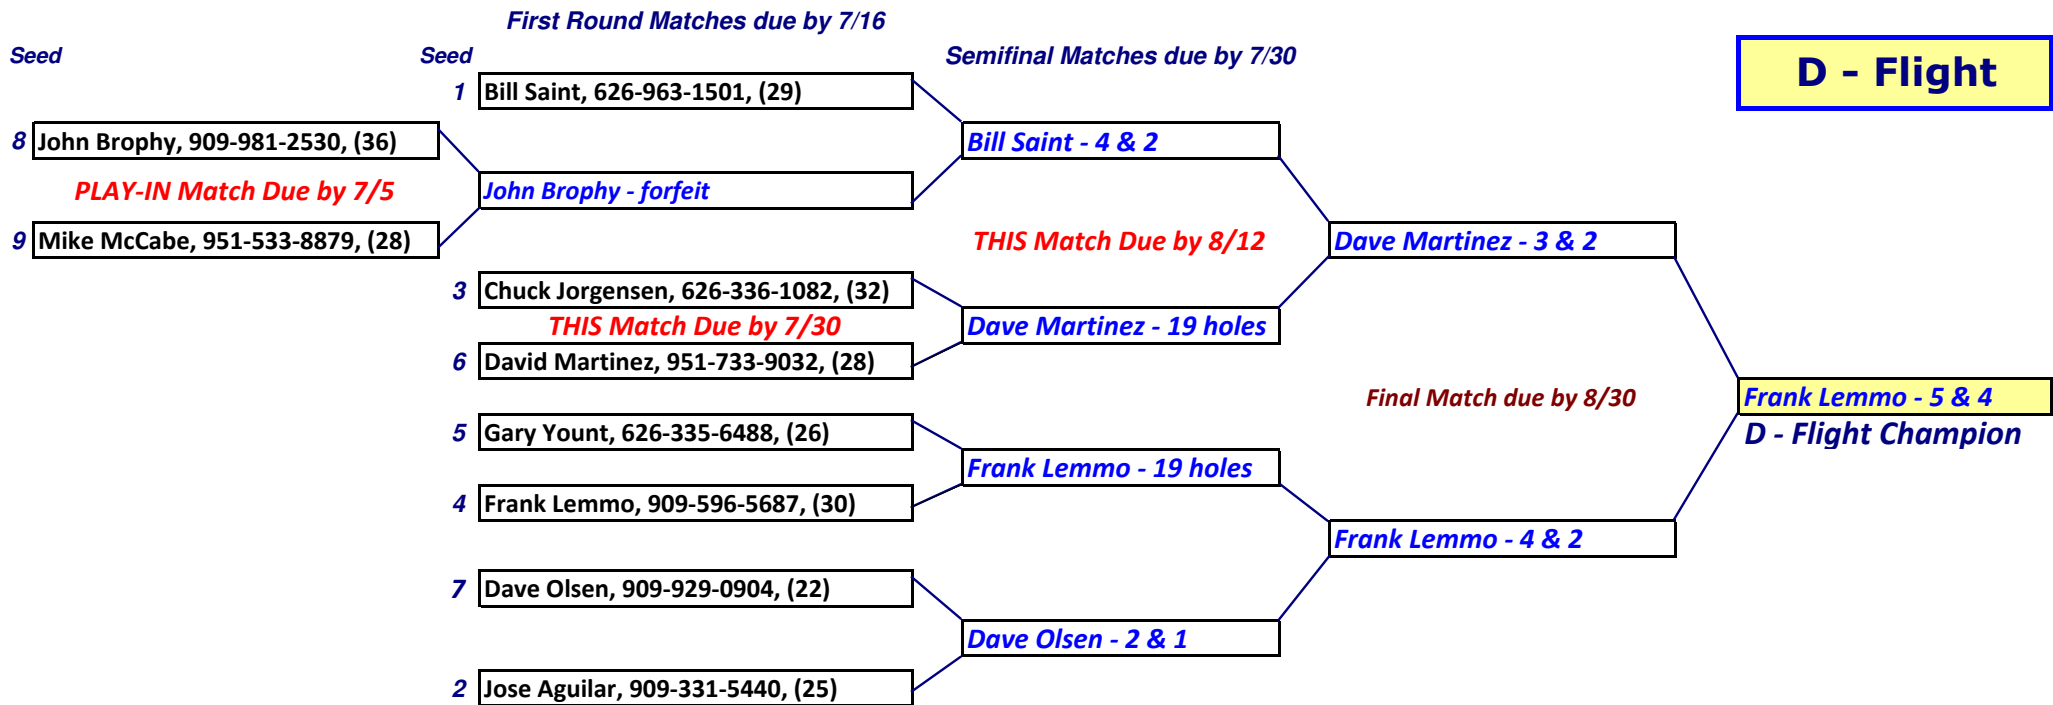

Gary Kohler - 2 & 1

Johnny Catalano - 3 & 2

Tom Bickers - 1 up

Johnny Catalano - 6 up

Final Match due by 8/15

A - Flight

Johnny Catalano - 2 up
A - Flight Champion

First Round Matches due by 7/16

Don Ramey - 20 holes

Ryan Yount - 5 & 4

Dave McLaughlin - 3 & 2

Joe Jimenez - 2 & 1

Ryan Yount - 3 & 1

Dave McLaughlin - 19 holes

Final Match due by 8/17

B - Flight

Dave McLaughlin - 1 up
B - Flight Champion

(15) = Player's Marshall Canyon Course Handicap, Blue Tees, current as of 8/15/2017

2017 President's Cup Match Play

C - Flight

Seed

Seed

(15) = Player's Marshall Canyon Course Handicap, Blue Tees, current as of 8/15/2017