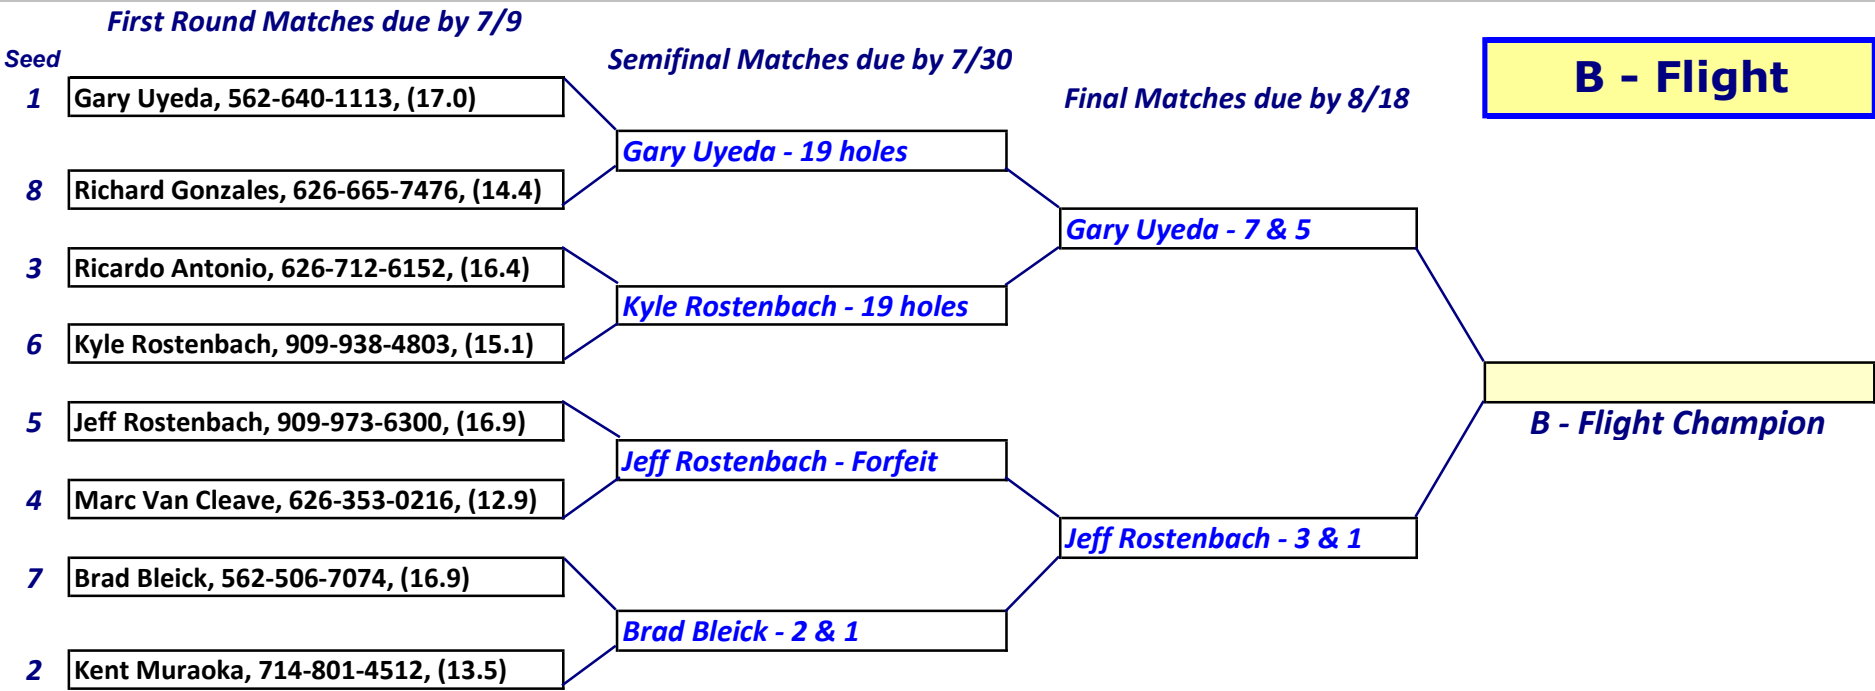

2022 President's Cup Match Play

(15.2) = Player's GHIN Index, as of 6/15/22, for 1st Round reference. **Always** use **Current Course HDCP** in every Match!

2022 President's Cup Match Play

C - Flight

C - Flight Champion

D - Flight

D - Flight Champion

(15.2) = Player's GHIN Index, as of 6/15/22, for 1st Round reference. **Always** use **Current Course HDCP** in every Match!