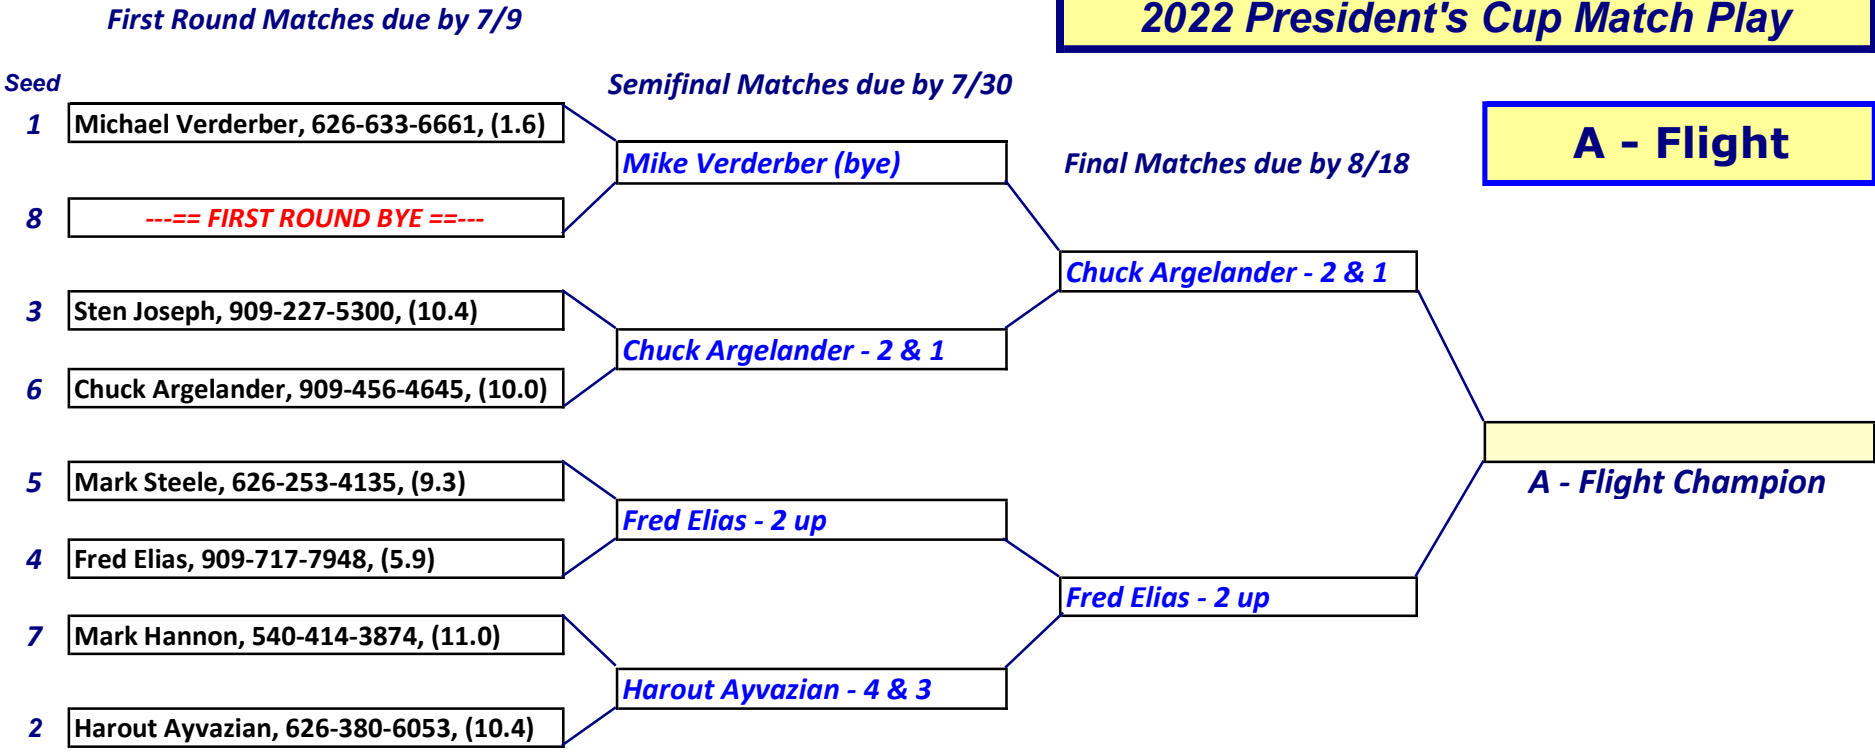

2022 President's Cup Match Play

(15.2) = Player's GHIN Index, as of 6/15/22, for 1st Round reference. **Always** use **Current Course HDCP** in every Match!

2022 President's Cup Match Play

C - Flight

C - Flight Champion

D - Flight

D - Flight Champion

(15.2) = Player's GHIN Index, as of 6/15/22, for 1st Round reference. **Always** use **Current Course HDCP** in every Match!