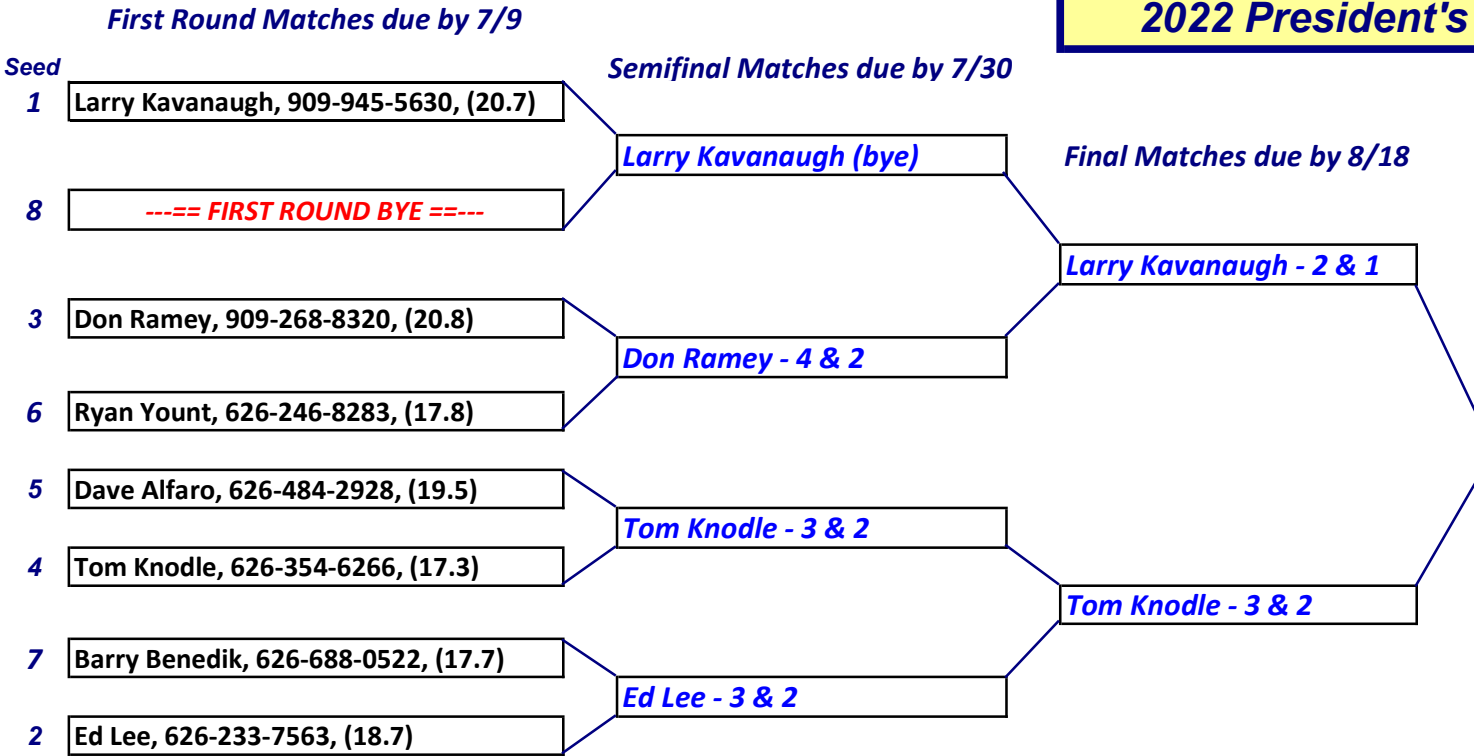

2022 President's Cup Match Play

(15.2) = Player's GHIN Index, as of 6/15/22, for 1st Round reference. **Always** use **Current Course HDCP** in every Match!

2022 President's Cup Match Play

C - Flight

C - Flight Champion

D - Flight

D - Flight Champion

(15.2) = Player's GHIN Index, as of 6/15/22, for 1st Round reference. **Always** use **Current Course HDCP** in every Match!