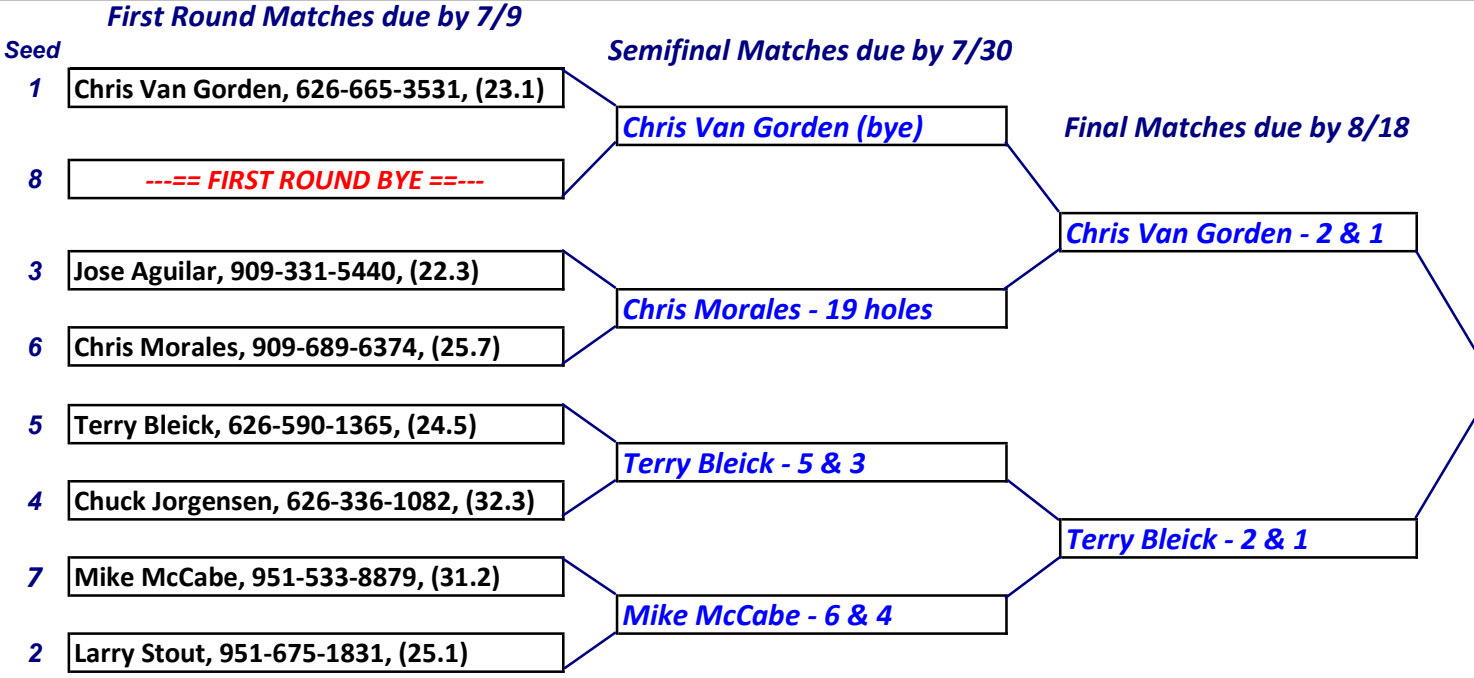

2022 President's Cup Match Play

(15.2) = Player's GHIN Index, as of 6/15/22, for 1st Round reference. **Always** use **Current Course HDCP** in every Match!

2022 President's Cup Match Play

C - Flight

C - Flight Champion

D - Flight

D - Flight Champion

(15.2) = Player's GHIN Index, as of 6/15/22, for 1st Round reference. **Always** use **Current Course HDCP** in every Match!