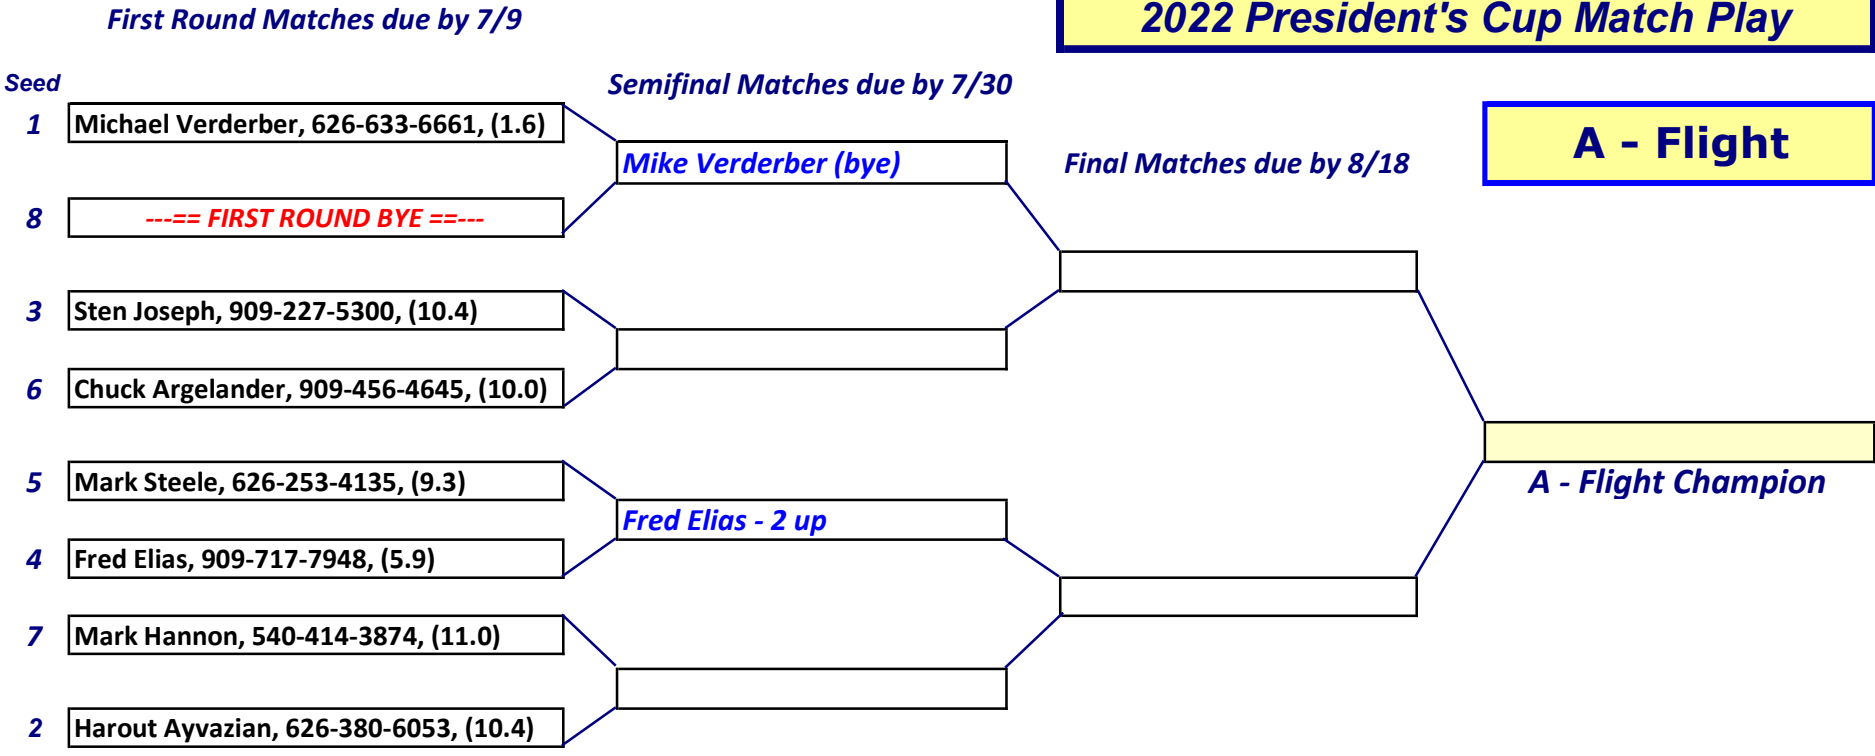

2022 President's Cup Match Play

(15.2) = Player's GHIN Index, as of 6/15/22, for 1st Round reference. Always use Current Course HDCP in every Match!

2022 President's Cup Match Play

C - Flight

C - Flight Champion

D - Flight

D - Flight Champion

(15.2) = Player's GHIN Index, as of 6/15/22, for 1st Round reference. Always use Current Course HDCP in every Match!