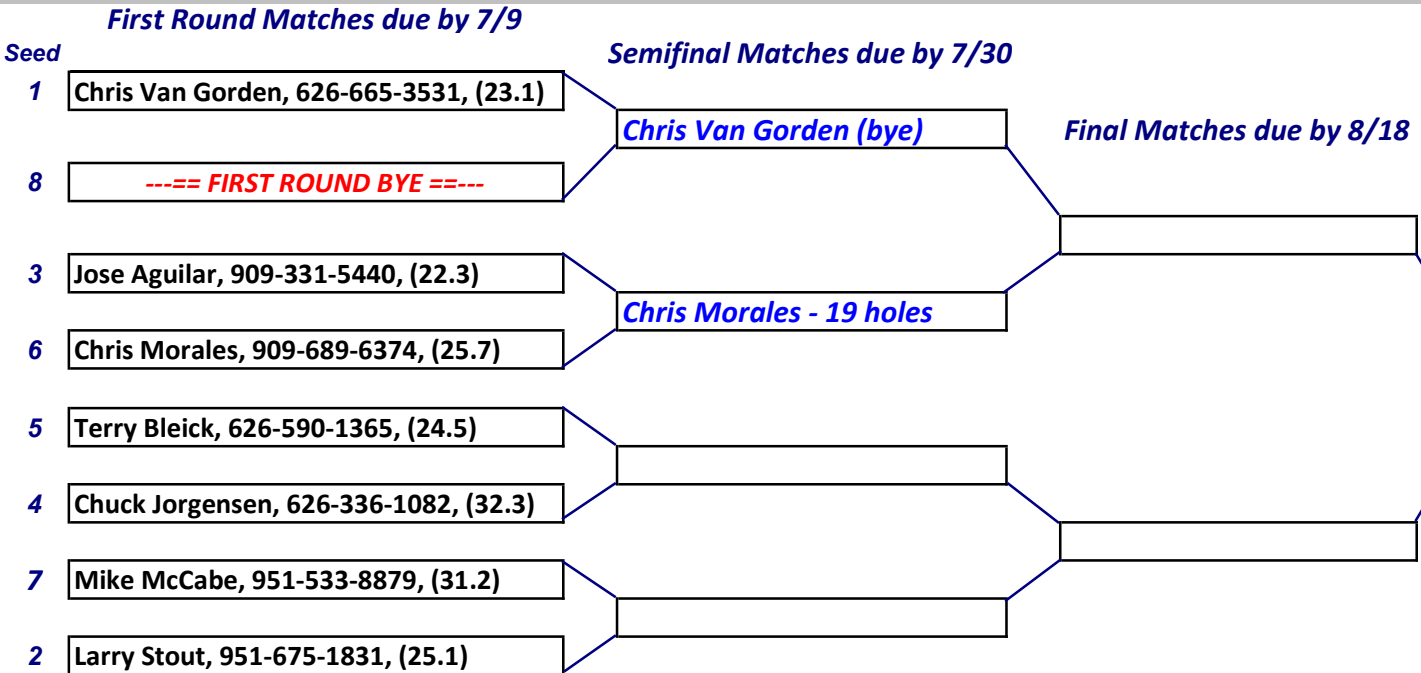

2022 President's Cup Match Play

(15.2) = Player's GHIN Index, as of 6/15/22, for 1st Round reference. Always use Current Course HDCP in every Match!

2022 President's Cup Match Play

C - Flight

C - Flight Champion

D - Flight

D - Flight Champion

(15.2) = Player's GHIN Index, as of 6/15/22, for 1st Round reference. Always use Current Course HDCP in every Match!