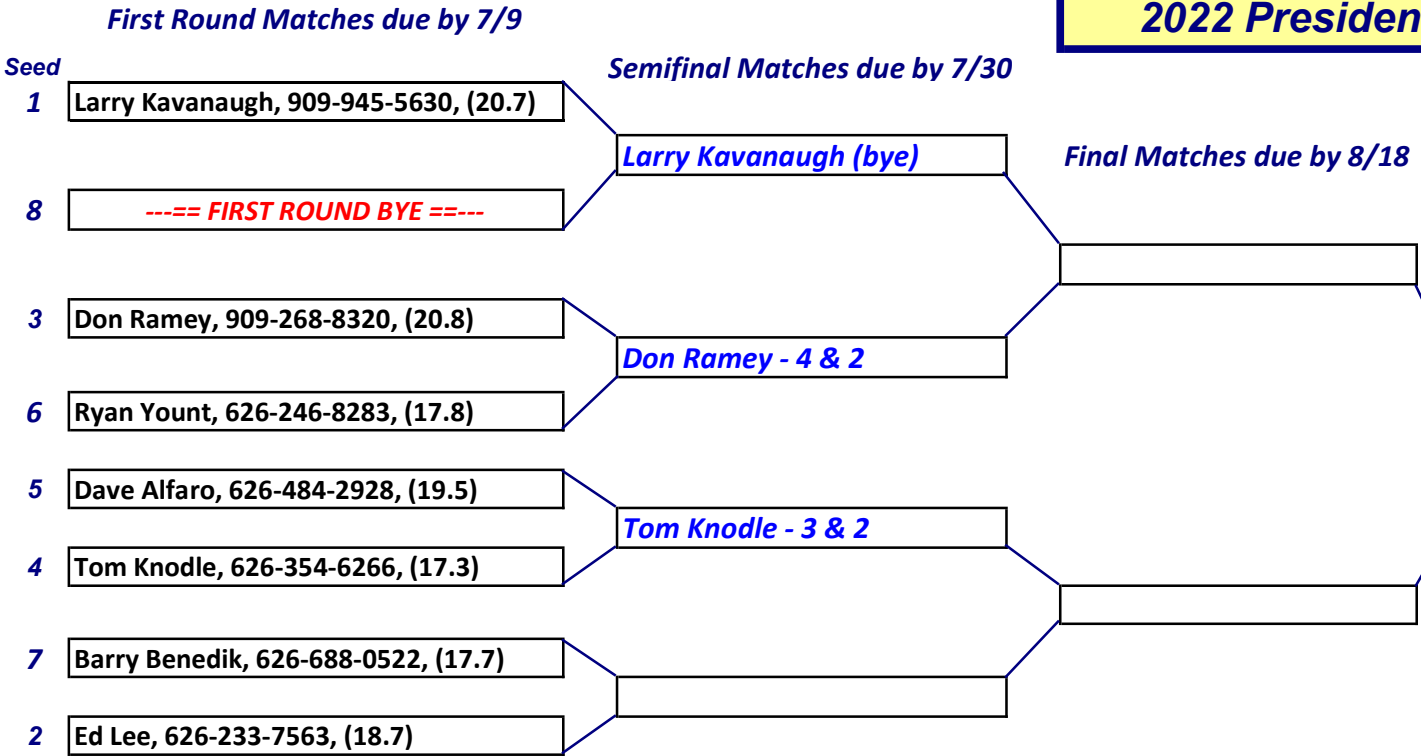

2022 President's Cup Match Play

(15.2) = Player's GHIN Index, as of 6/15/22, for 1st Round reference. Always use Current Course HDCP in every Match!

2022 President's Cup Match Play

C - Flight

C - Flight Champion

D - Flight

D - Flight Champion

(15.2) = Player's GHIN Index, as of 6/15/22, for 1st Round reference. Always use Current Course HDCP in every Match!