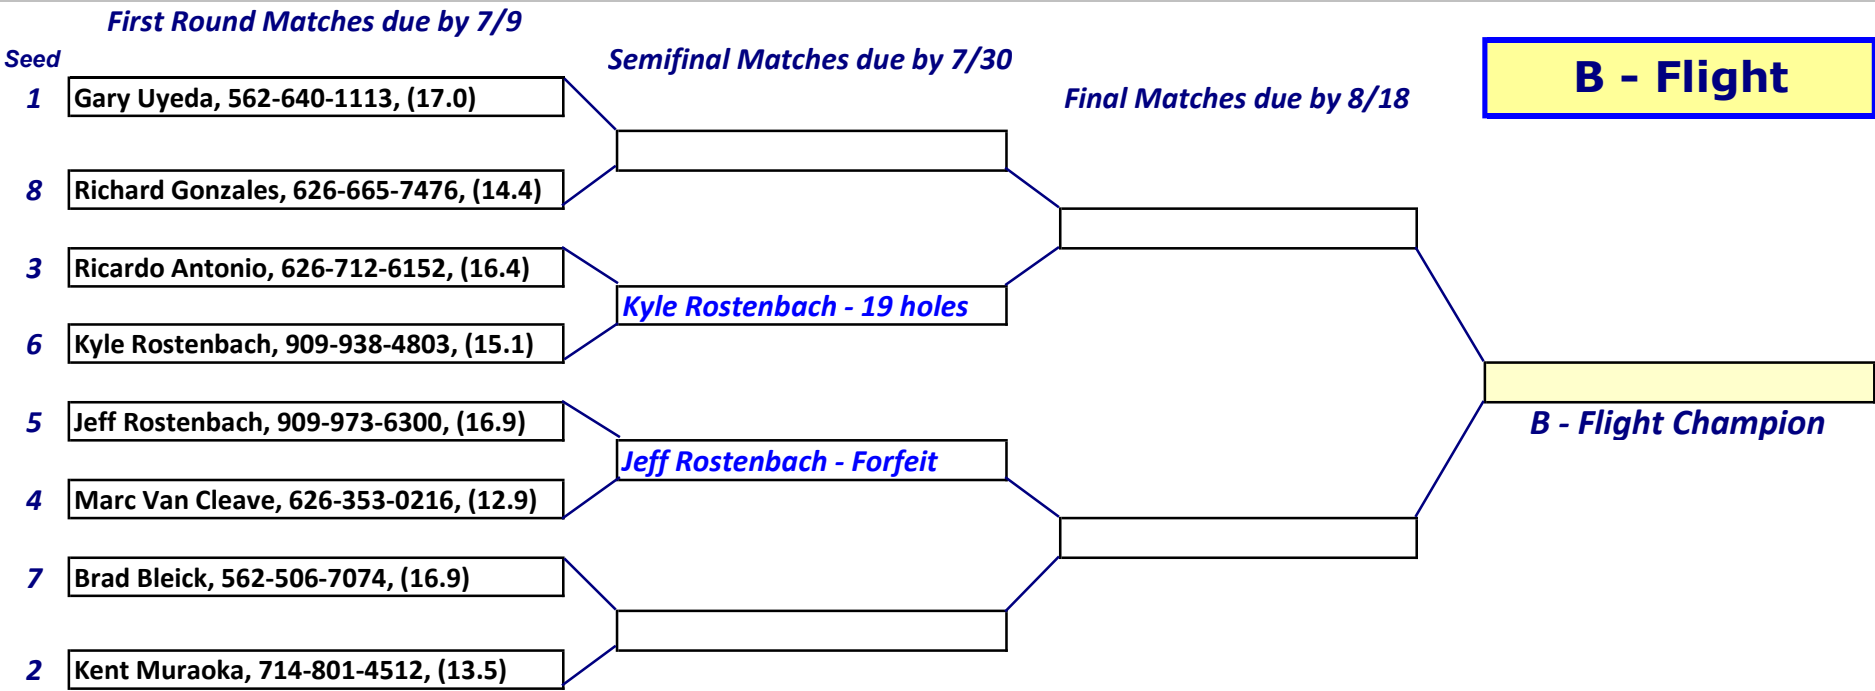

2022 President's Cup Match Play

(15.2) = Player's GHIN Index, as of 6/15/22, for 1st Round reference. Always use Current Course HDCP in every Match!

2022 President's Cup Match Play

C - Flight

C - Flight Champion

D - Flight

D - Flight Champion

(15.2) = Player's GHIN Index, as of 6/15/22, for 1st Round reference. Always use Current Course HDCP in every Match!