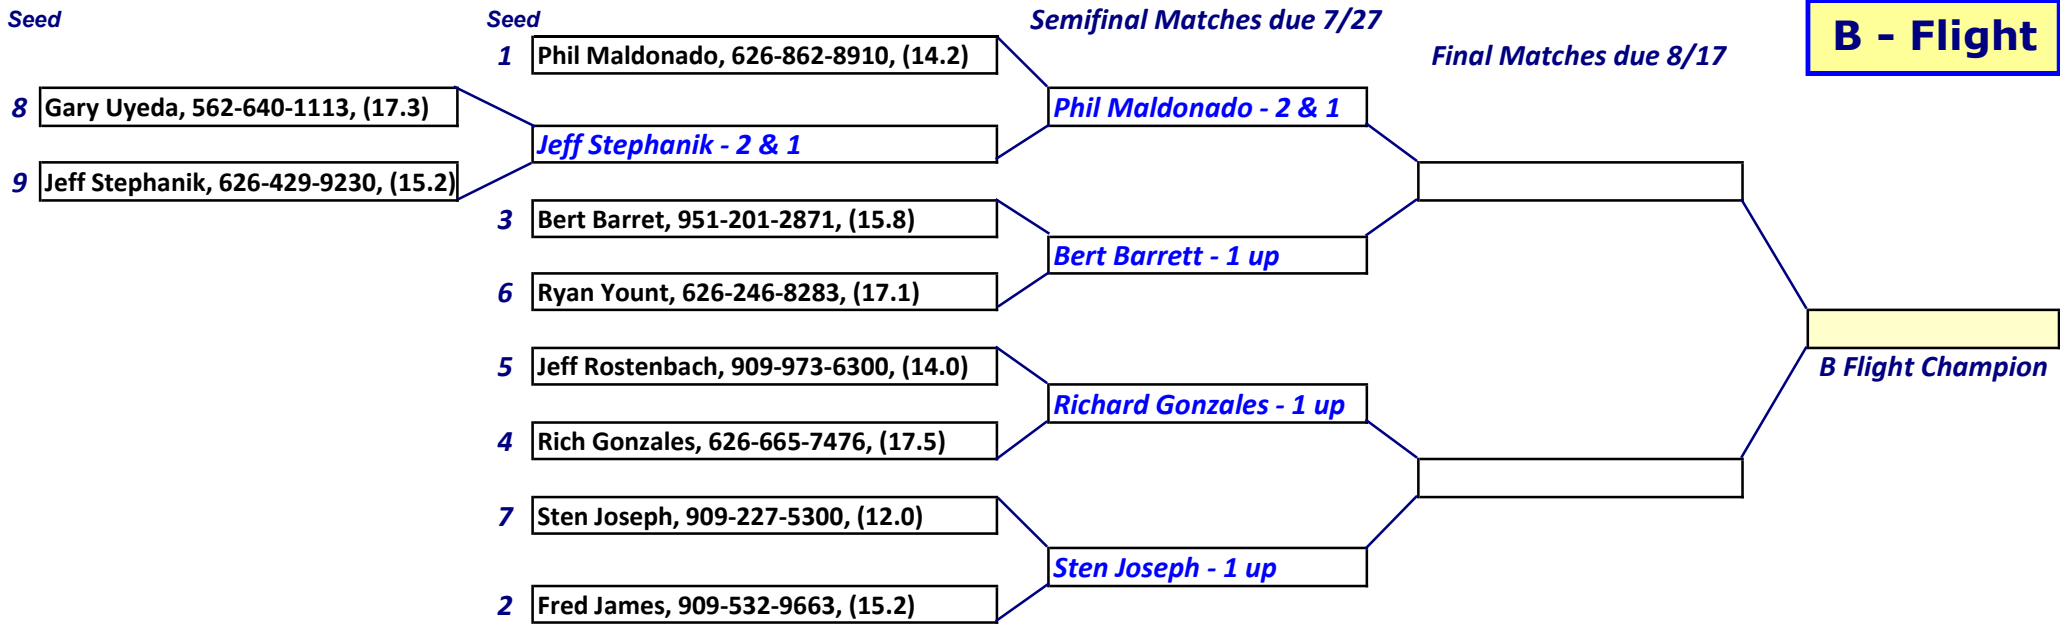

2024 President's Cup Match Play

Play-IN Match due 6/23

First Round Matches due 7/13

Semifinal Matches due 7/27

Final Matches due 8/17

A - Flight

Play-IN Match due 6/23

First Round Matches due 7/13

Semifinal Matches due 7/27

Final Matches due 8/17

B - Flight

(15.2) = Player's GHIN Index, as of 5/24/24, Provided for Reference Only! Always use Current Course HDCP in every Match!

Play-IN Match due 6/23

First Round Matches due 7/13

2024 President's Cup Match Play

C - Flight

First Round Matches due 7/13

Semifinal Matches due 7/27

Final Matches due 8/17

D - Flight

(15.2) = Player's GHIN Index, as of 5/24/24, Provided for Reference Only! Always use Current Course HDCP in every Match!