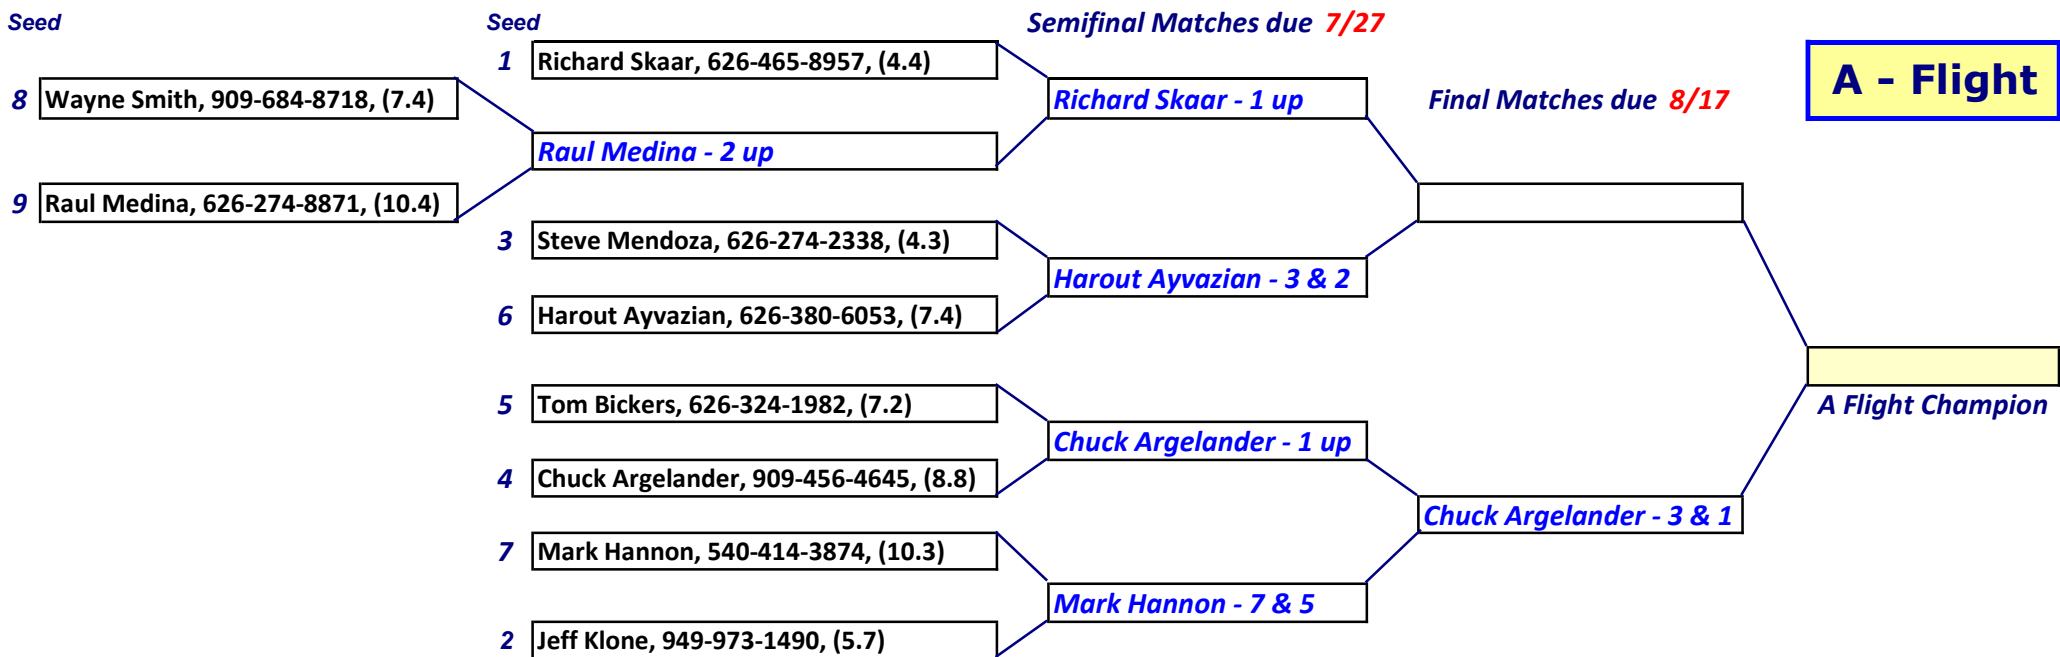

2024 President's Cup Match Play

Play-IN Match due 6/23

First Round Matches due 7/13

Semifinal Matches due 7/27

Final Matches due 8/17

A - Flight

Play-IN Match due 6/23

First Round Matches due 7/13

Semifinal Matches due 7/27

Final Matches due 8/17

B - Flight

(15.2) = Player's GHIN Index, as of 5/24/24, Provided for Reference Only! Always use Current Course HDCP in every Match!

Play-IN Match due 6/23

First Round Matches due 7/13

2024 President's Cup Match Play

C - Flight

First Round Matches due 7/13

Semifinal Matches due 7/27

Final Matches due 8/17

D - Flight

(15.2) = Player's GHIN Index, as of 5/24/24, Provided for Reference Only! Always use Current Course HDCP in every Match!