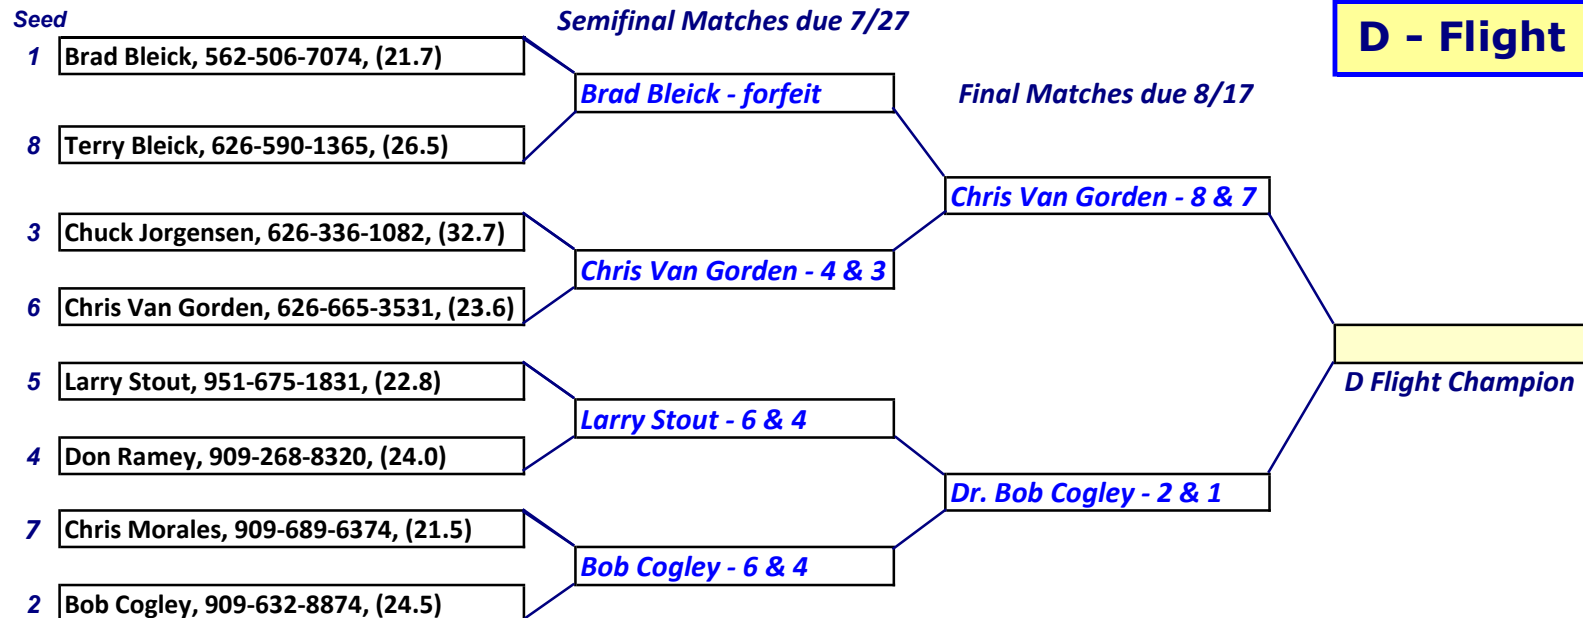

Semifinal Matches due 7/27

Final Matches due 8/17

B - Flight

(15.2) = Player's GHIN Index, as of 5/24/24, Provided for Reference Only! Always use Current Course HDCP in every Match!

Play-IN Match due 6/23

First Round Matches due 7/13

2024 President's Cup Match Play

C - Flight

First Round Matches due 7/13

Semifinal Matches due 7/27

Final Matches due 8/17

D - Flight

(15.2) = Player's GHIN Index, as of 5/24/24, Provided for Reference Only! Always use Current Course HDCP in every Match!