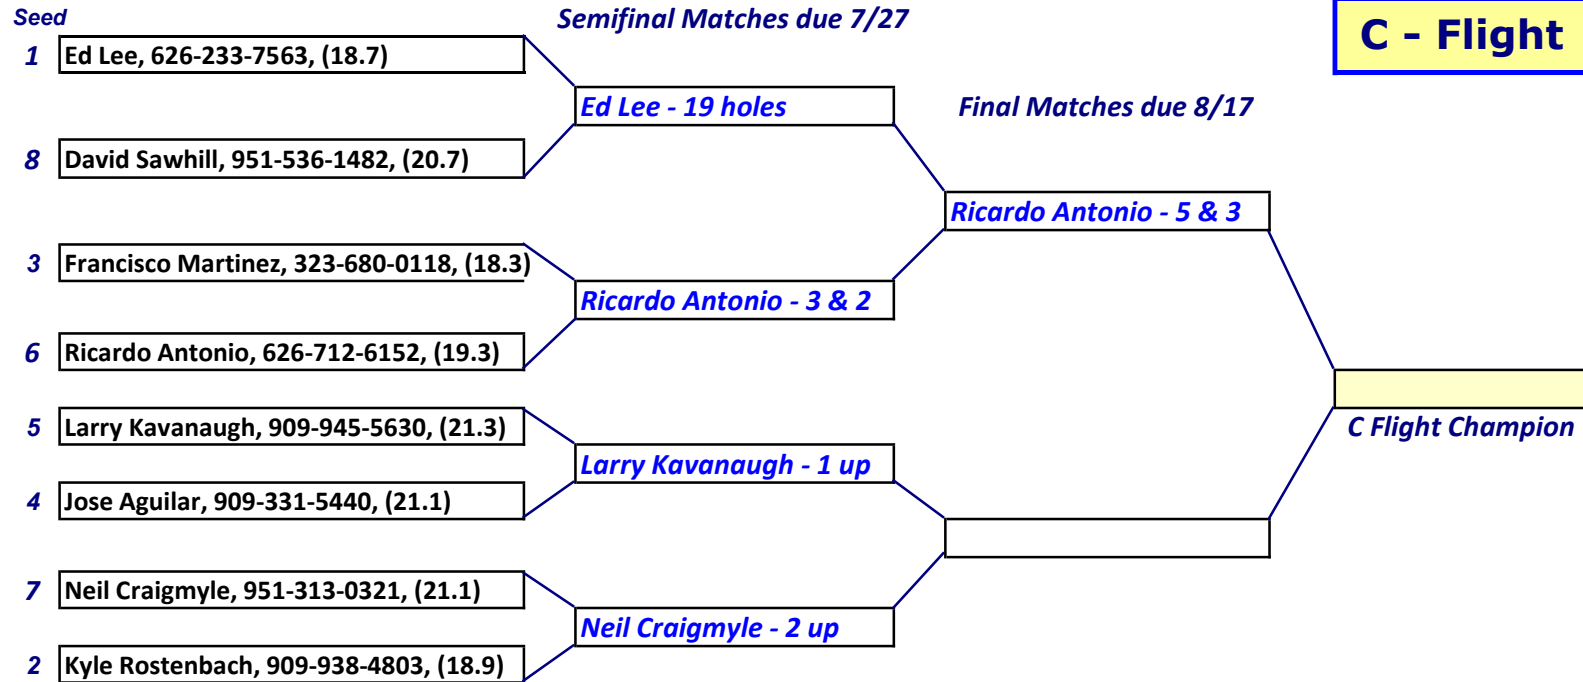

2024 President's Cup Match Play

Play-IN Match due 6/23

First Round Matches due 7/13

Semifinal Matches due 7/27

Final Matches due 8/17

A - Flight

Play-IN Match due 6/23

First Round Matches due 7/13

Semifinal Matches due 7/27

Final Matches due 8/17

B - Flight

(15.2) = Player's GHIN Index, as of 5/24/24, Provided for Reference Only! Always use Current Course HDCP in every Match!

Play-IN Match due 6/23

First Round Matches due 7/13

2024 President's Cup Match Play

C - Flight

First Round Matches due 7/13

Semifinal Matches due 7/27

Final Matches due 8/17

D - Flight

(15.2) = Player's GHIN Index, as of 5/24/24, Provided for Reference Only! Always use Current Course HDCP in every Match!