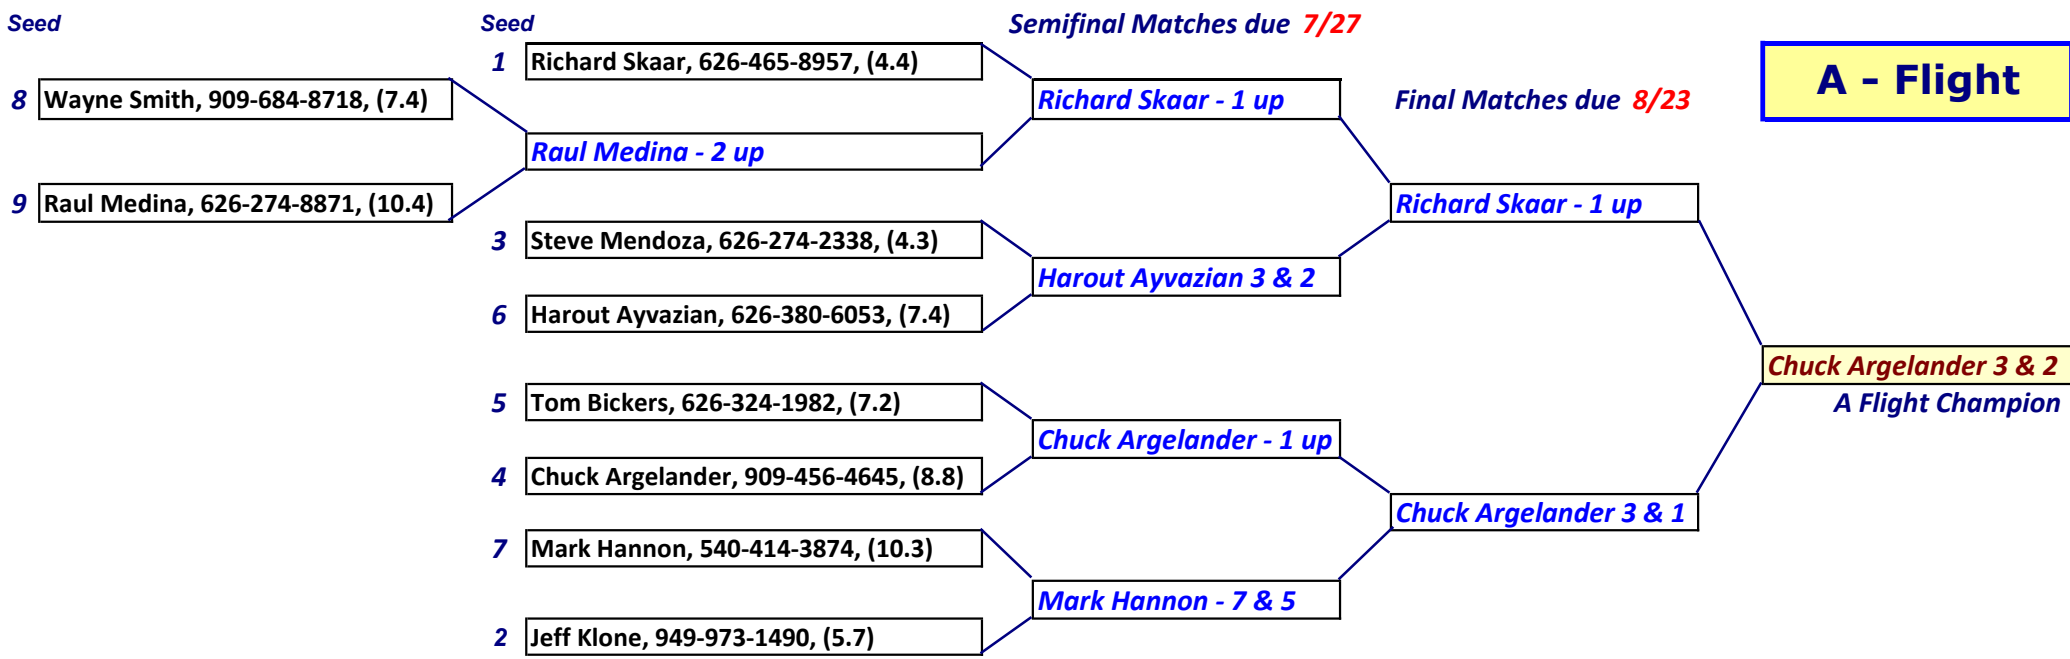

2024 President's Cup Match Play

Play-IN Match due 6/23

First Round Matches due 7/13

Semifinal Matches due 7/27

Final Matches due 8/23

A - Flight

Play-IN Match due 6/23

First Round Matches due 7/13

Semifinal Matches due 7/27

Final Matches due 8/23

B - Flight

(15.2) = Player's GHIN Index, as of 5/24/24, Provided for Reference Only! Always use Current Course HDCP in every Match!