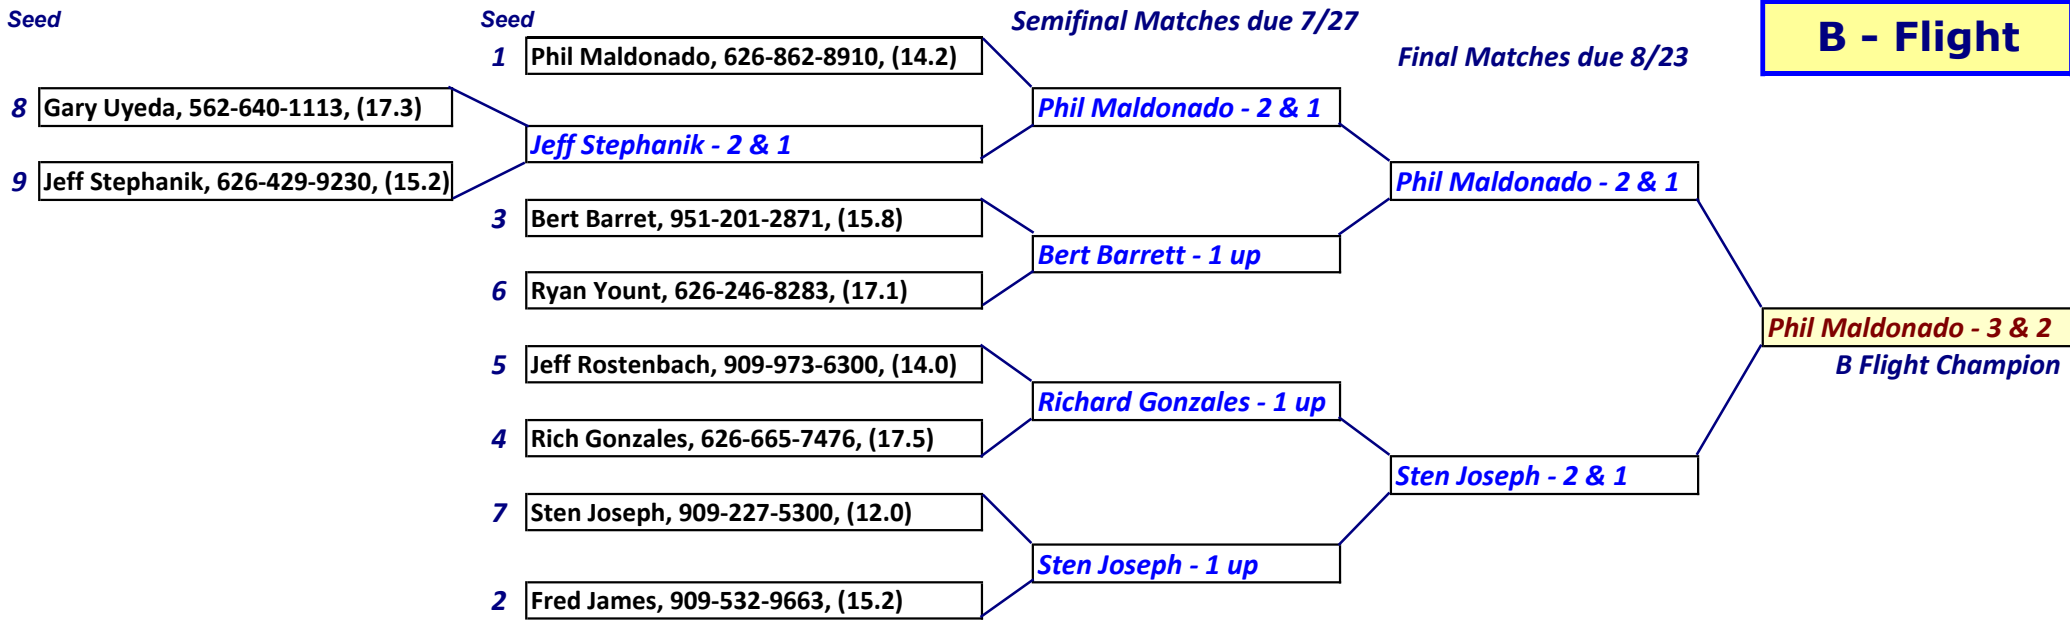

2024 President's Cup Match Play

Play-IN Match due 6/23

First Round Matches due 7/13

Semifinal Matches due 7/27

Final Matches due 8/23

A - Flight

Play-IN Match due 6/23

First Round Matches due 7/13

Semifinal Matches due 7/27

Final Matches due 8/23

B - Flight

(15.2) = Player's GHIN Index, as of 5/24/24, Provided for Reference Only! Always use Current Course HDCP in every Match!