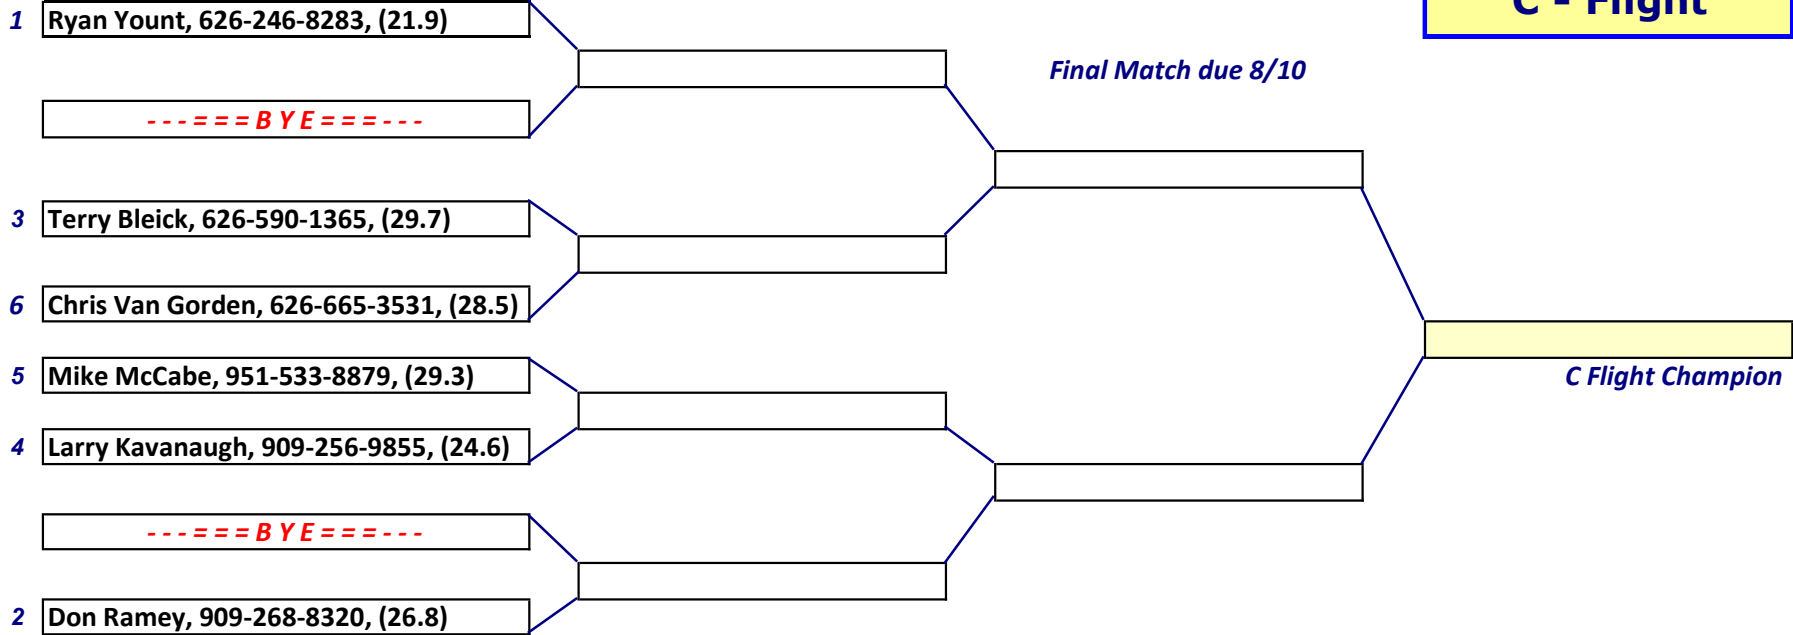

2026 President's Cup Match Play

(15.2) = Player's GHIN Index, as of 5/23/26, Provided for Reference Only! Always use Current Course HDCP in Every Match!

First Round Matches due 6/29

2026 President's Cup Match Play

C - Flight

Seed

Semifinal Matches due 7/20

Final Match due 8/10

NO D-FLIGHT THIS TIME!