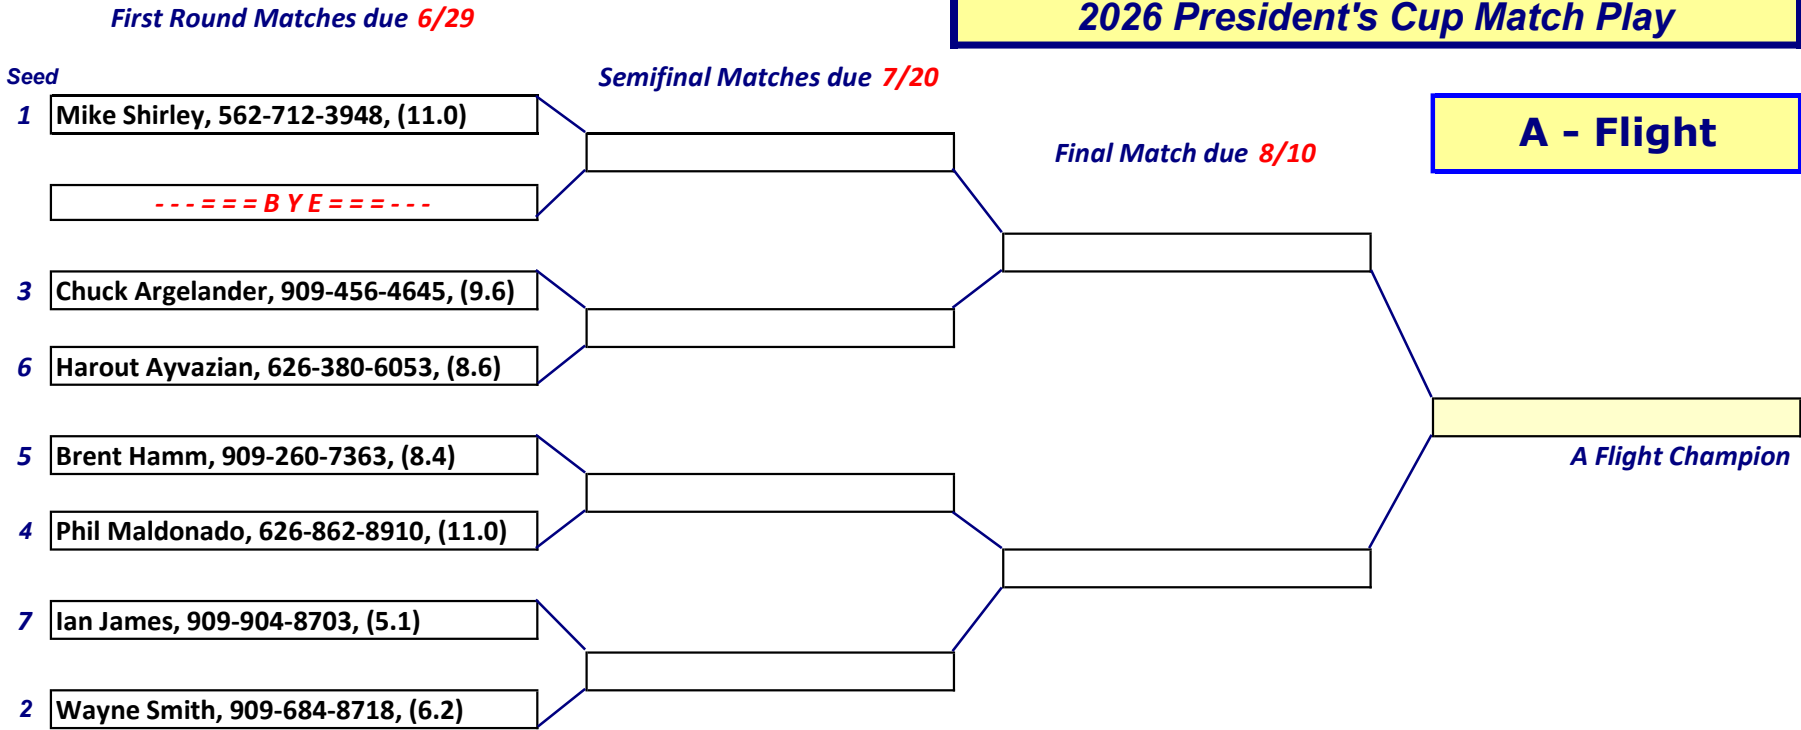

2026 President's Cup Match Play

(15.2) = Player's GHIN Index, as of 5/23/26, Provided for Reference Only! Always use Current Course HDCP in Every Match!

First Round Matches due 6/29

2026 President's Cup Match Play

C - Flight

Seed

Semifinal Matches due 7/20

Final Match due 8/10

NO D-FLIGHT THIS TIME!