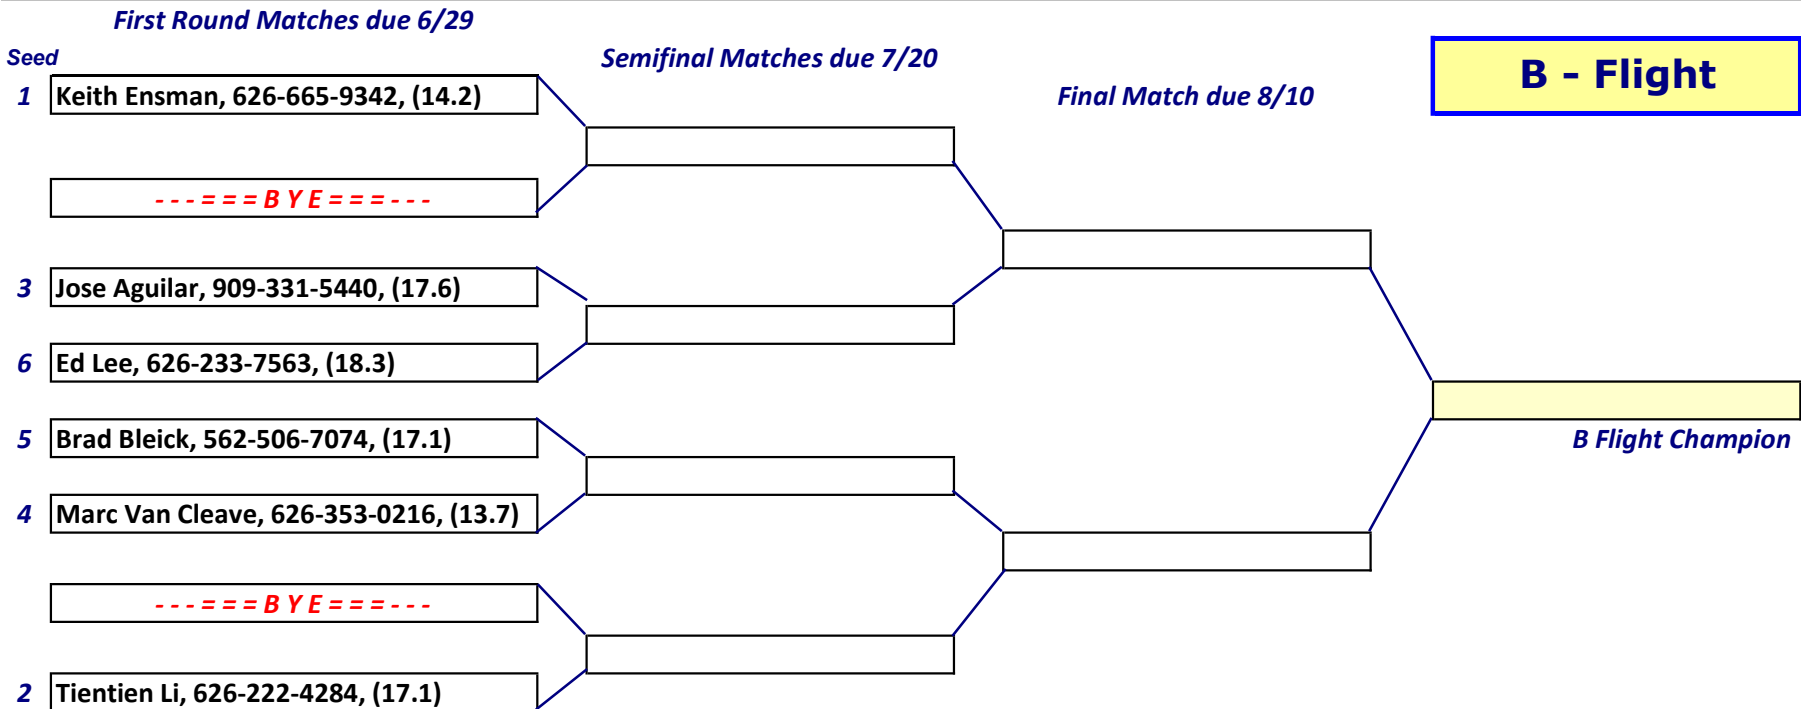

2026 President's Cup Match Play

(15.2) = Player's GHIN Index, as of 5/23/26, Provided for Reference Only! Always use Current Course HDCP in Every Match!

First Round Matches due 6/29

2026 President's Cup Match Play

C - Flight

Seed

Semifinal Matches due 7/20

Final Match due 8/10

NO D-FLIGHT THIS TIME!