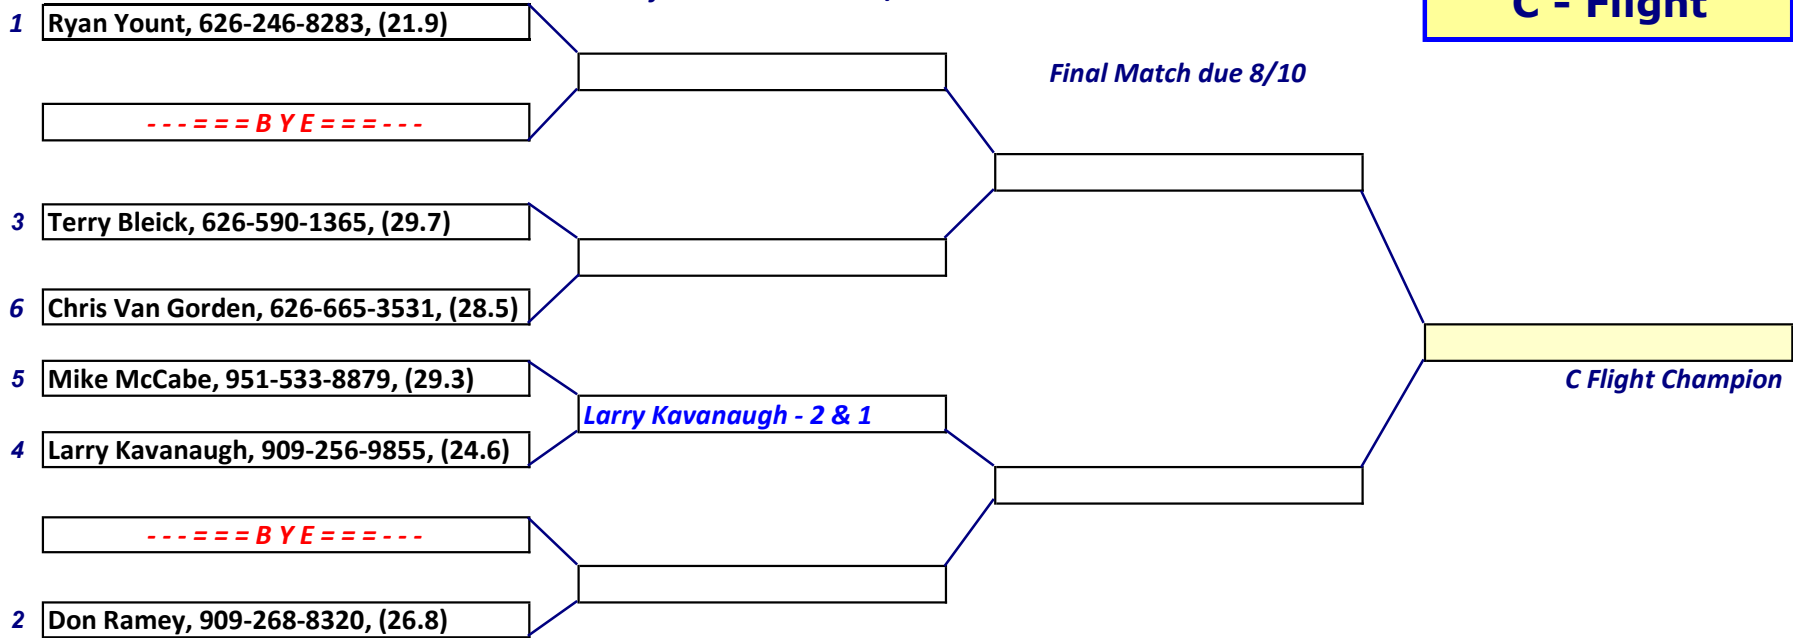

First Round Matches due 6/29

2026 President's Cup Match Play

C - Flight

Seed

Semifinal Matches due 7/20

Final Match due 8/10

NO D-FLIGHT THIS TIME!

(15.2) = Player's GHIN Index, as of 5/24/25, Provided for Reference Only! Always use Current Course HDCP in Every Match!